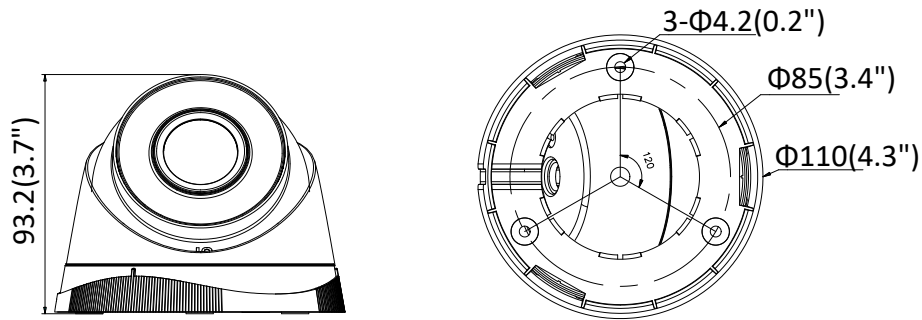

User/Host	Up to 32 users 3 levels: Administrator, Operator and User
Client	iVMS-4200, Hik-Connect, iVMS-5200
Web Browser	IE8+, Chrome 31.0-44, Firefox 30.0-51, Safari 8.0+
Interface	
Communication Interface	1 RJ45 10M/100M self-adaptive Ethernet port
General	
Operating Conditions	-30 °C to 50 °C (-22 °F to 122 °F), humidity: 95% or less (non-condensing)
Power Supply	12 VDC ± 25%, 5.5 mm coaxial power plug PoE (802.3af, class 3)
Power Consumption and Current	12 VDC, 0.5 A, Max: 5 W PoE: (802.3af, 36 V to 57 V), 0.2 A to 0.1 A, Max: 6.5 W
Ingress Protection	IP67
Material	Metal & Plastic
Dimensions	Camera: Ø 110 mm × 93.2 mm (Ø 4.3" × 3.7") With package: 150 mm × 150 mm × 141 mm (5.9" × 5.9" × 5.6")
Weight	Camera: approx. 360 g (0.8 lb.) With package: approx. 610 g (1.3 lb.)

Available Models

HWI-T220H (2.8 mm), HWI-T220H (4 mm)

Dimension

Accessory

DS-1272ZJ-110-TRS
Wall Mounting Bracket

DS-1275ZJ-SUS
Vertical Pole Mounting Bracket

DS-1280ZJ-S
Inclined Base Mounting Bracket

DS-1276ZJ-SUS
Corner Mounting Bracket